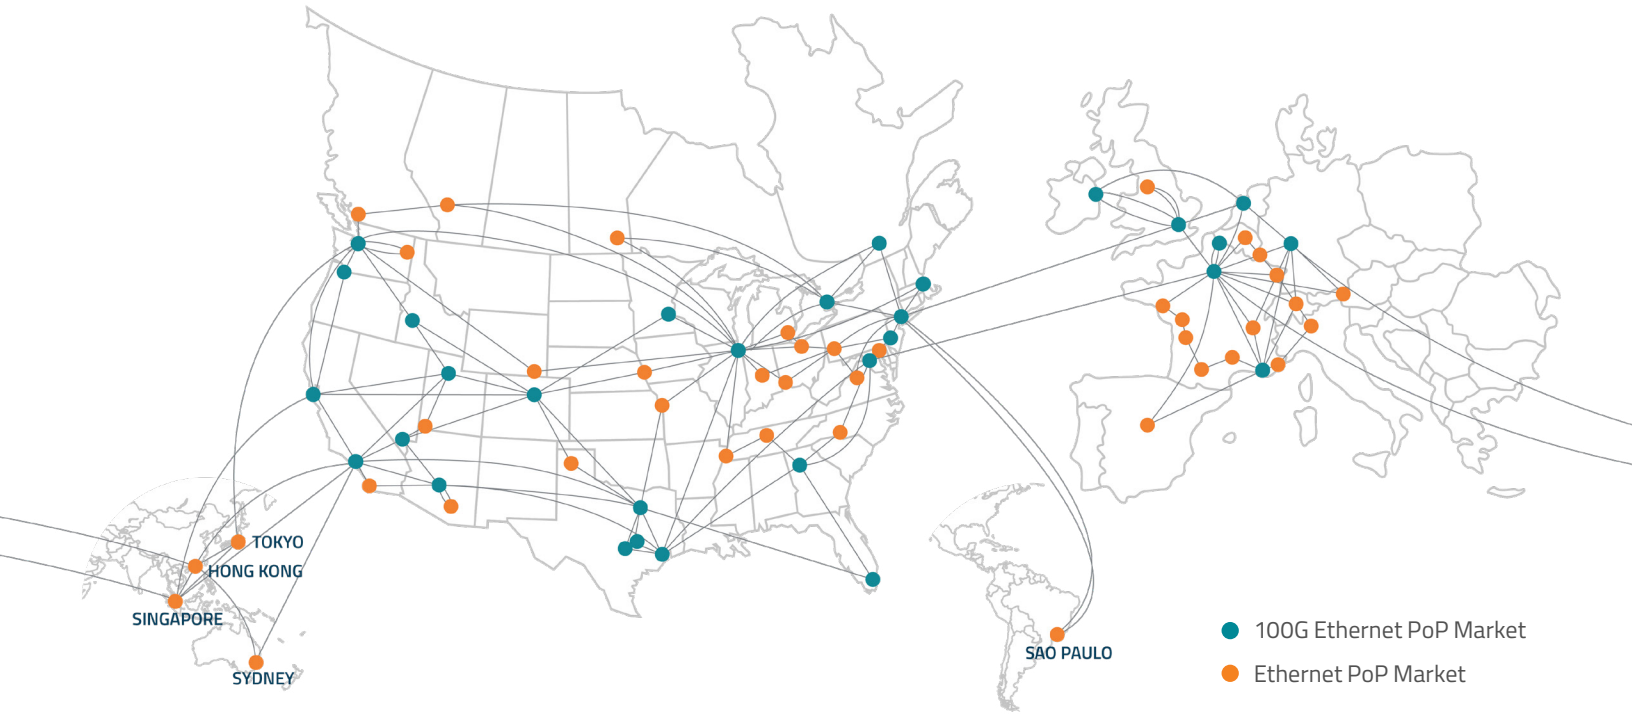

GLOBAL ETHERNET NETWORK